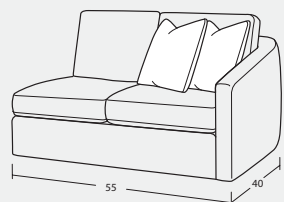

7168 Group

Make a statement with this chic and curvy collection! It features sloping track arms that wrap into a beautiful curve around the back, catching your eye from every angle. French seamed all over to give a clean and modern aesthetic, these pieces have loose box border back pillows and plush Blend Down seat cushioning. Quality handcrafted in America. 

Individual Pieces

#50BD SOFA
84W x 40D x 35H

#30BD LOVESEAT
59W x 40D x 35H

#10BD CHAIR
34W x 40D x 35H

#00BD OTTOMAN
36W x 25D x 16H

Sectional Pieces

#13BD ARMLESS CHAIR
26W x 40D x 35H

#32BD LAF LOVESEAT
55W x 40D x 35H

#31BD RAF LOVESEAT
55W x 40D x 35H

#22BD LAF CUDDLER
55W x 55D x 35H

#21BD RAF CUDDLER
55W x 55D x 35H

#56BD LAF SOFA w/ RETURN
95W x 40D x 35H

#55BD RAF SOFA w/ RETURN
95W x 40D x 35H

#14BD PIE WEDGE
71W x 49D x 35H