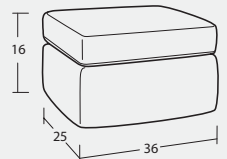

Individual Pieces

#50BD SOFA
84W x 40D x 35H

#30BD LOVESEAT
59W x 40D x 35H

#10BD CHAIR
34W x 40D x 35H

#00BD OTTOMAN
36W x 25D x 16H

Sectional Pieces

#13BD ARMLESS CHAIR
26W x 40D x 35H

#32BD LAF LOVESEAT
55W x 40D x 35H

#31BD RAF LOVESEAT
55W x 40D x 35H

#22BD LAF CUDDLER
55W x 55D x 35H

#21BD RAF CUDDLER
55W x 55D x 35H

#56BD LAF SOFA w/ RETURN
95W x 40D x 35H

#55BD RAF SOFA w/ RETURN
95W x 40D x 35H

#14BD PIE WEDGE
71W x 49D x 35H