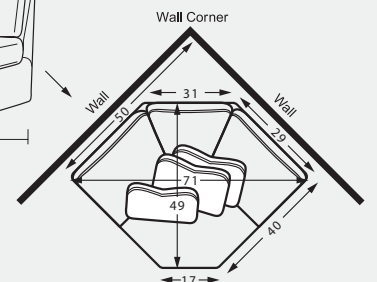

Individual Pieces

#50BD SOFA
84W x 40D x 35H

#30BD LOVESEAT
59W x 40D x 35H

#10BD CHAIR
34W x 40D x 35H

#00BD OTTOMAN
36W x 25D x 16H

Sectional Pieces

#13BD ARMLESS CHAIR
26W x 40D x 35H

#32BD LAF LOVESEAT
55W x 40D x 35H

#31BD RAF LOVESEAT
55W x 40D x 35H

#22BD LAF CUDDLER
55W x 55D x 35H

#21BD RAF CUDDLER
55W x 55D x 35H

#56BD LAF SOFA w/ RETURN
95W x 40D x 35H

#55BD RAF SOFA w/ RETURN
95W x 40D x 35H

#14BD PIE WEDGE
71W x 49D x 35H