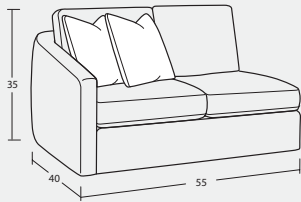

Individual Pieces

#50BD SOFA
84W x 40D x 35H

#30BD LOVESEAT
59W x 40D x 35H

#10BD CHAIR
34W x 40D x 35H

#00BD OTTOMAN
36W x 25D x 16H

Sectional Pieces

#13BD ARMLESS CHAIR
26W x 40D x 35H

#32BD LAF LOVESEAT
55W x 40D x 35H

#31BD RAF LOVESEAT
55W x 40D x 35H

#22BD LAF CUDDLER
55W x 55D x 35H

#21BD RAF CUDDLER
55W x 55D x 35H

#56BD LAF SOFA w/ RETURN
95W x 40D x 35H

#55BD RAF SOFA w/ RETURN
95W x 40D x 35H

#14BD PIE WEDGE
71W x 49D x 35H