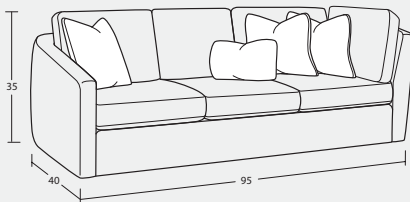

7168 Group

Make a statement with this chic and curvy collection! It features sloping track arms that wrap into a beautiful curve around the back, catching your eye from every angle. French seamed all over to give a clean and modern aesthetic, these pieces have loose box border back pillows and plush Blend Down seat cushioning. Quality handcrafted in America. 

Individual Pieces

#50BD SOFA
84W x 40D x 35H

#30BD LOVESEAT
59W x 40D x 35H

#10BD CHAIR
34W x 40D x 35H

#00BD OTTOMAN
36W x 25D x 16H

Sectional Pieces

#13BD ARMLESS CHAIR
26W x 40D x 35H

#32BD LAF LOVESEAT
55W x 40D x 35H

#31BD RAF LOVESEAT
55W x 40D x 35H

#22BD LAF CUDDLER
55W x 55D x 35H

#21BD RAF CUDDLER
55W x 55D x 35H

#56BD LAF SOFA w/ RETURN
95W x 40D x 35H

#55BD RAF SOFA w/ RETURN
95W x 40D x 35H

#14BD PIE WEDGE
71W x 49D x 35H