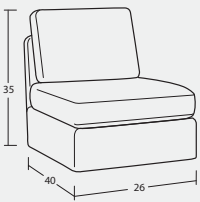

Individual Pieces

#50BD SOFA
84W x 40D x 35H

#30BD LOVESEAT
59W x 40D x 35H

#10BD CHAIR
34W x 40D x 35H

#00BD OTTOMAN
36W x 25D x 16H

Sectional Pieces

#13BD ARMLESS CHAIR
26W x 40D x 35H

#32BD LAF LOVESEAT
55W x 40D x 35H

#31BD RAF LOVESEAT
55W x 40D x 35H

#22BD LAF CUDDLER
55W x 55D x 35H

#21BD RAF CUDDLER
55W x 55D x 35H

#56BD LAF SOFA w/ RETURN
95W x 40D x 35H

#55BD RAF SOFA w/ RETURN
95W x 40D x 35H

#14BD PIE WEDGE
71W x 49D x 35H