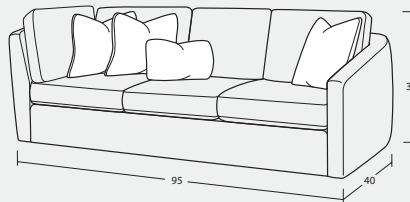

Individual Pieces

#50BD SOFA
84W x 40D x 35H

#30BD LOVESEAT
59W x 40D x 35H

#10BD CHAIR
34W x 40D x 35H

#00BD OTTOMAN
36W x 25D x 16H

Sectional Pieces

#13BD ARMLESS CHAIR
26W x 40D x 35H

#32BD LAF LOVESEAT
55W x 40D x 35H

#31BD RAF LOVESEAT
55W x 40D x 35H

#22BD LAF CUDDLER
55W x 55D x 35H

#21BD RAF CUDDLER
55W x 55D x 35H

#56BD LAF SOFA w/ RETURN
95W x 40D x 35H

#55BD RAF SOFA w/ RETURN
95W x 40D x 35H

#14BD PIE WEDGE
71W x 49D x 35H