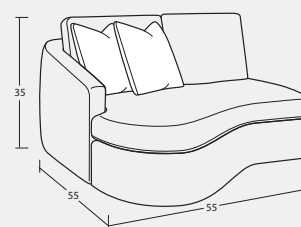

7168 Group

Make a statement with this chic and curvy collection! It features sloping track arms that wrap into a beautiful curve around the back, catching your eye from every angle. French seamed all over to give a clean and modern aesthetic, these pieces have loose box border back pillows and plush Blend Down seat cushioning. Quality handcrafted in America. 

Individual Pieces

#50BD SOFA
84W x 40D x 35H

#30BD LOVESEAT
59W x 40D x 35H

#10BD CHAIR
34W x 40D x 35H

#00BD OTTOMAN
36W x 25D x 16H

Sectional Pieces

#13BD ARMLESS CHAIR
26W x 40D x 35H

#32BD LAF LOVESEAT
55W x 40D x 35H

#31BD RAF LOVESEAT
55W x 40D x 35H

#22BD LAF CUDDLER
55W x 55D x 35H

#21BD RAF CUDDLER
55W x 55D x 35H

#56BD LAF SOFA w/ RETURN
95W x 40D x 35H

#55BD RAF SOFA w/ RETURN
95W x 40D x 35H

#14BD PIE WEDGE
71W x 49D x 35H