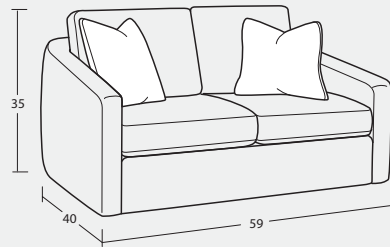

7168 Group

Make a statement with this chic and curvy collection! It features sloping track arms that wrap into a beautiful curve around the back, catching your eye from every angle. French seamed all over to give a clean and modern aesthetic, these pieces have loose box border back pillows and plush Blend Down seat cushioning. Quality handcrafted in America. 

Individual Pieces

#50BD SOFA
84W x 40D x 35H

#30BD LOVESEAT
59W x 40D x 35H

#10BD CHAIR
34W x 40D x 35H

#00BD OTTOMAN
36W x 25D x 16H

Sectional Pieces

#13BD ARMLESS CHAIR
26W x 40D x 35H

#32BD LAF LOVESEAT
55W x 40D x 35H

#31BD RAF LOVESEAT
55W x 40D x 35H

#22BD LAF CUDDLER
55W x 55D x 35H

#21BD RAF CUDDLER
55W x 55D x 35H

#56BD LAF SOFA w/ RETURN
95W x 40D x 35H

#55BD RAF SOFA w/ RETURN
95W x 40D x 35H

#14BD PIE WEDGE
71W x 49D x 35H