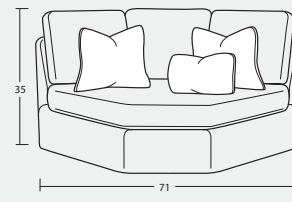

Individual Pieces

#50BD SOFA
84W x 40D x 35H

#30BD LOVESEAT
59W x 40D x 35H

#10BD CHAIR
34W x 40D x 35H

#00BD OTTOMAN
36W x 25D x 16H

Sectional Pieces

#13BD ARMLESS CHAIR
26W x 40D x 35H

#32BD LAF LOVESEAT
55W x 40D x 35H

#31BD RAF LOVESEAT
55W x 40D x 35H

#22BD LAF CUDDLER
55W x 55D x 35H

#21BD RAF CUDDLER
55W x 55D x 35H

#56BD LAF SOFA w/ RETURN
95W x 40D x 35H

#55BD RAF SOFA w/ RETURN
95W x 40D x 35H

#14BD PIE WEDGE
71W x 49D x 35H