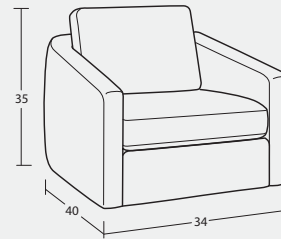

7168 Group

Make a statement with this chic and curvy collection! It features sloping track arms that wrap into a beautiful curve around the back, catching your eye from every angle. French seamed all over to give a clean and modern aesthetic, these pieces have loose box border back pillows and plush Blend Down seat cushioning. Quality handcrafted in America. 

Individual Pieces

#50BD SOFA
84W x 40D x 35H

#30BD LOVESEAT
59W x 40D x 35H

#10BD CHAIR
34W x 40D x 35H

#00BD OTTOMAN
36W x 25D x 16H

Sectional Pieces

#13BD ARMLESS CHAIR
26W x 40D x 35H

#32BD LAF LOVESEAT
55W x 40D x 35H

#31BD RAF LOVESEAT
55W x 40D x 35H

#22BD LAF CUDDLER
55W x 55D x 35H

#21BD RAF CUDDLER
55W x 55D x 35H

#56BD LAF SOFA w/ RETURN
95W x 40D x 35H

#55BD RAF SOFA w/ RETURN
95W x 40D x 35H

#14BD PIE WEDGE
71W x 49D x 35H