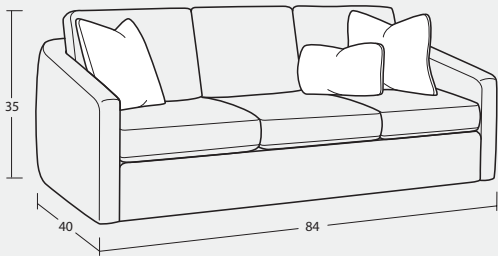

7168 Group

Make a statement with this chic and curvy collection! It features sloping track arms that wrap into a beautiful curve around the back, catching your eye from every angle. French seamed all over to give a clean and modern aesthetic, these pieces have loose box border back pillows and plush Blend Down seat cushioning. Quality handcrafted in America. 

Individual Pieces

#50BD SOFA
84W x 40D x 35H

#30BD LOVESEAT
59W x 40D x 35H

#10BD CHAIR
34W x 40D x 35H

#00BD OTTOMAN
36W x 25D x 16H

Sectional Pieces

#13BD ARMLESS CHAIR
26W x 40D x 35H

#32BD LAF LOVESEAT
55W x 40D x 35H

#31BD RAF LOVESEAT
55W x 40D x 35H

#22BD LAF CUDDLER
55W x 55D x 35H

#21BD RAF CUDDLER
55W x 55D x 35H

#56BD LAF SOFA w/ RETURN
95W x 40D x 35H

#55BD RAF SOFA w/ RETURN
95W x 40D x 35H

#14BD PIE WEDGE
71W x 49D x 35H